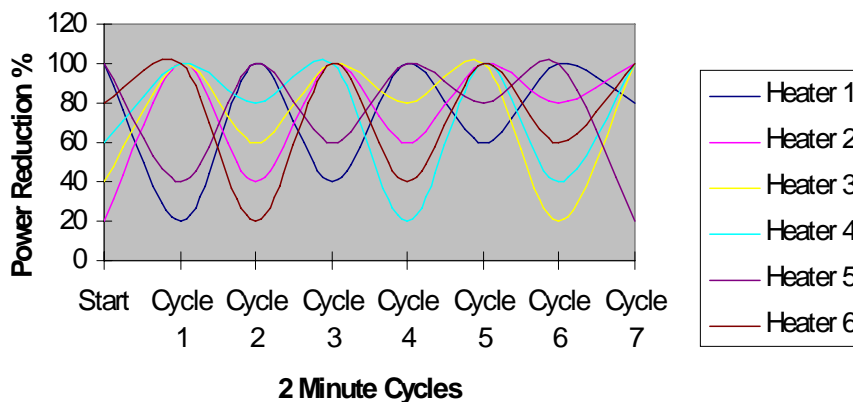

SPECTRAWAVE CYCLES

Made in the USA!

CALL THERASAUNA FOR A DEALER IN YOUR AREA

Phone: 888-729-7727 Fax: 800-568-4980

E-mail: qcaspas@qcaspas.com